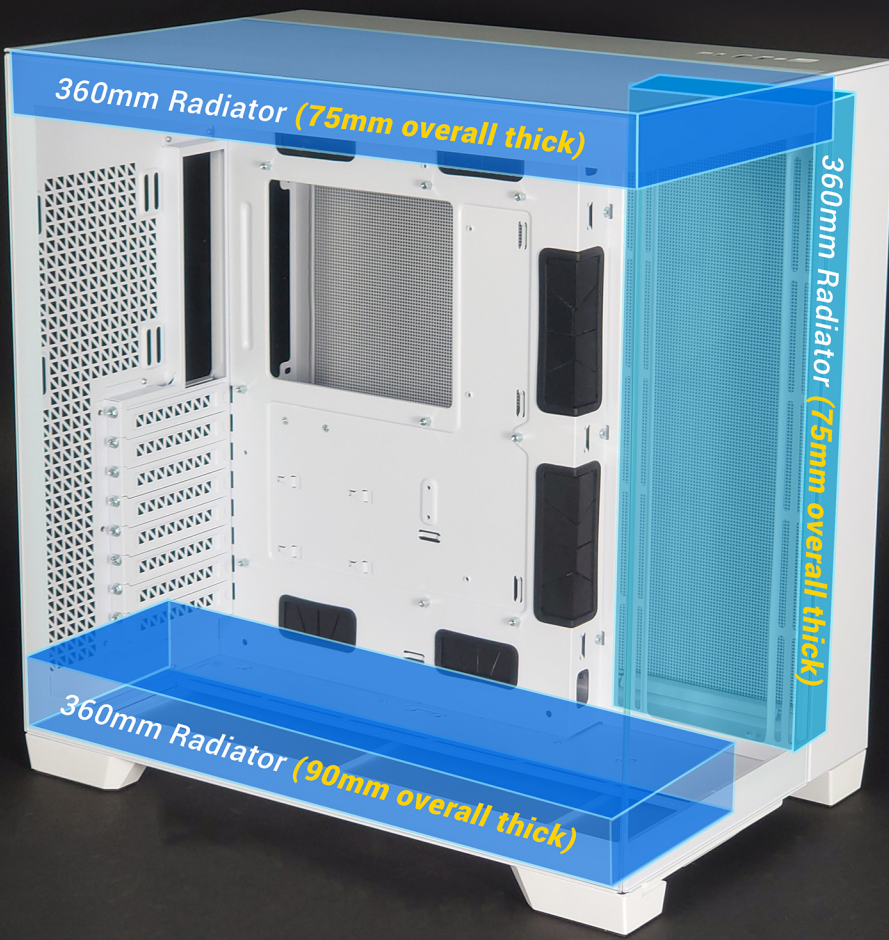

C8/C8 WHITE

- Seamless front and left tempered glass side panel
- Full metal mesh design on the top and right side panel
- Side panels could be removed without top panel removed first
- Ample width to perfectly support wider 40-series graphics cards
- Mesh at the bottom provides great air intake
- Stylish power supply bracket design
- Pre-installed with four velcro straps for easy cable routing

CASE SPECIFICATIONS	
Case Dimensions	464 x 303 x 476mm (DWH)
Form Factor	Full Tower
Materials	Steel + Plastic + Glass
Motherboard Support	E-ATX(280mm), ATX M-ATX, ITX
Front Access & Controls	Power, Reset, USB 3.0 x 2, Type-C 10Gbps x 1, Headphone/Mic Combo Jack
Side Panel	4mm Tempered Glass
EXPANSION & DRIVE BAYS	
Expansion Slots	8
3.5"	2
2.5"	4
FAN SUPPORT	
Top	3x120 / 3x140 / 2x160mm
Side	3 x 120 / 2 x 140mm
Bottom	3x120 / 3x140 / 2x160mm
Rear	120 / 140mm
RADIATOR SUPPORT	
Top	120/140/240/280/360mm
Side	120/140/240/280/360mm
Bottom	120/140/240/280/360mm
Rear	120mm
CLEARANCES	
Max GPU Length	≤ 440mm
Max CPU Cooler Height	≤ 175mm
Max PSU Length	≤ 210mm (without cable)
MISCELLANEOUS	
Dust Filter	Bottom
Net Weight	10.48kg
Gross Weight	13.47kg
Warranty	2 Years
UPC#	0-761345-10019-9 C8 0-761345-10021-2 C8 White

KEY FEATURES

The top, bottom, and right side all support 360mm-long **THICK** radiators

SUPPORT UP TO 10 FANS

- The top and bottom can accommodate **three 140mm fans** or **two 160mm fans**
- Rear panel is compatible with **one 140mm fan**