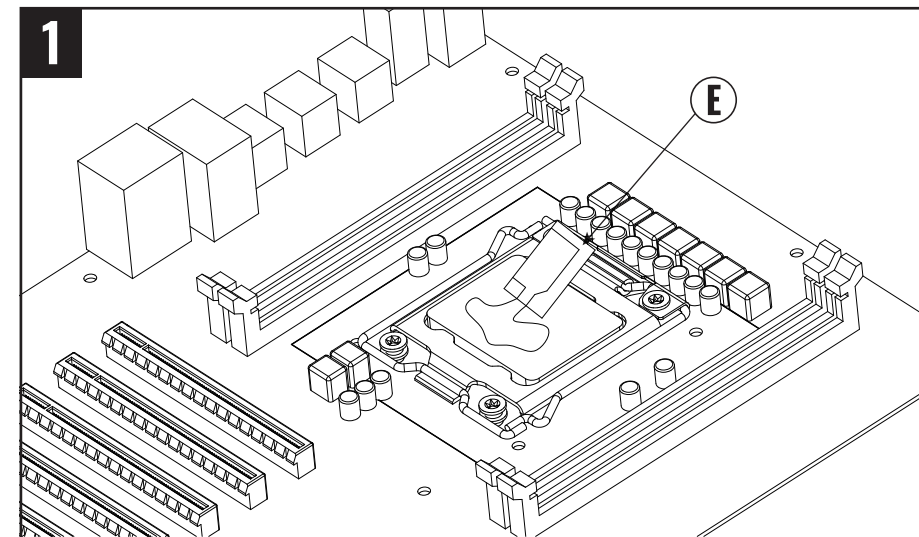

Talimatlar

INTEL

INTEL

INTEL

INTEL

W:520mm x H:170mm
Back

Raven 3 / Raven 4

CPU AIR COOLER | PWM