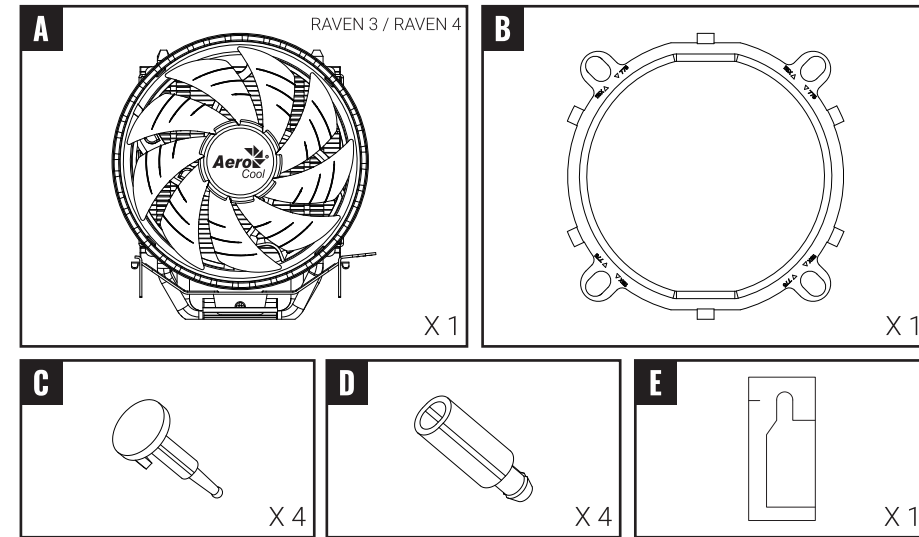

Talimatlar

INTEL

INTEL

INTEL

INTEL

W:520mm x H:170mm
Back

Raven 3 / Raven 4

CPU AIR COOLER | PWM