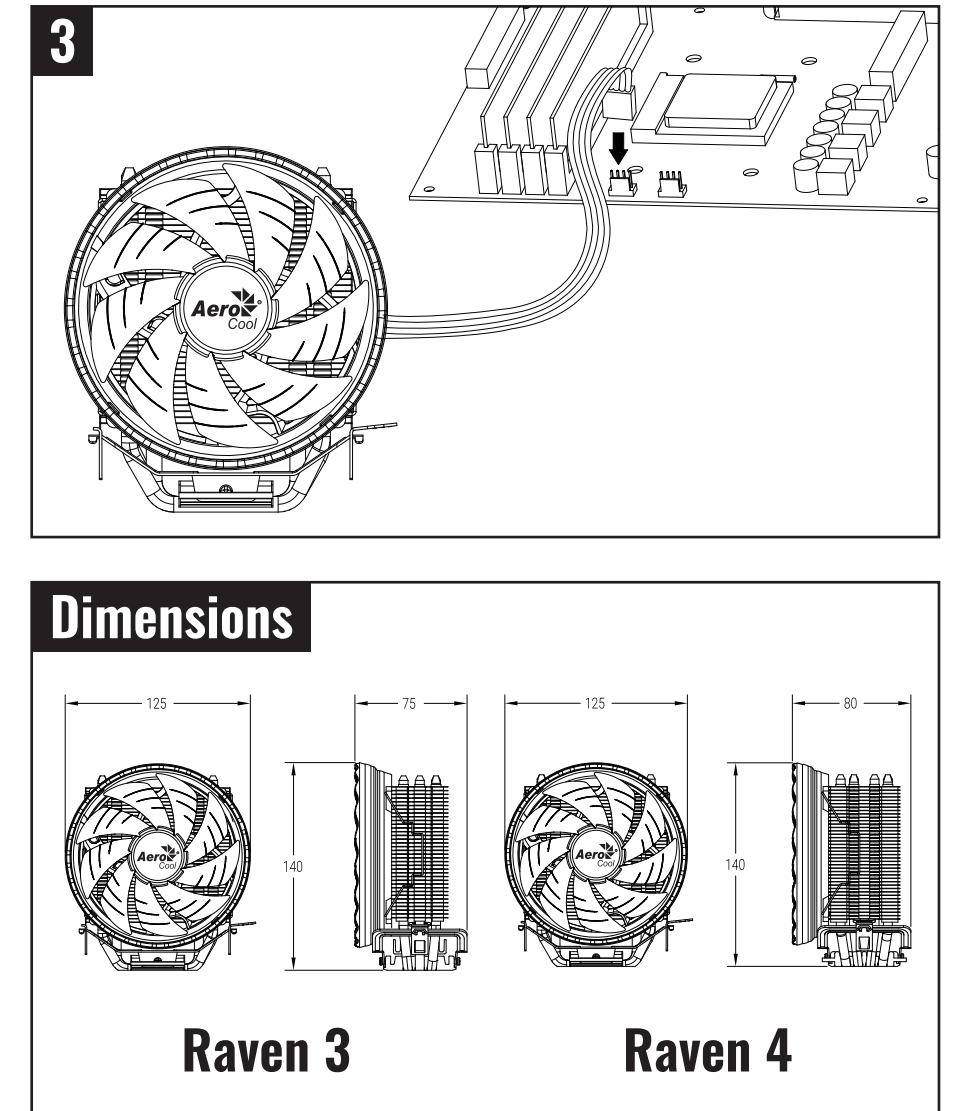

W:520mm x H:170mm
Back

Raven 3 / Raven 4

CPU AIR COOLER | PWM

Socket : LGA 1200 / 115X / 775

Socket : AM4 / AM3+ / AM3 / AM2+ / AM2 / FM2 / FM1

User's Manual	Manuale dell'utente	使用説明書/使用说明书
Manual del usuario	Podręcznik użytkownika	ユーザーズマニュアル
Bedienungsanleitung	Руководство пользователя	нұсқаулары
Manuel d'utilisation	Manual de utilizador	Talimatlar

AMD

AMD

AMD

AMD