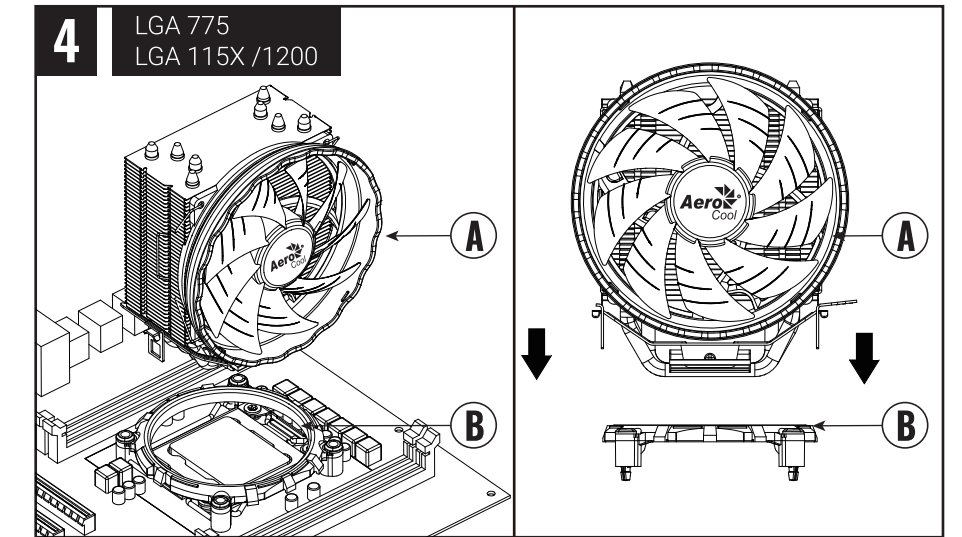

Talimatlar

INTEL

INTEL

INTEL

INTEL

W:520mm x H:170mm
Back

Raven 3 / Raven 4

CPU AIR COOLER | PWM