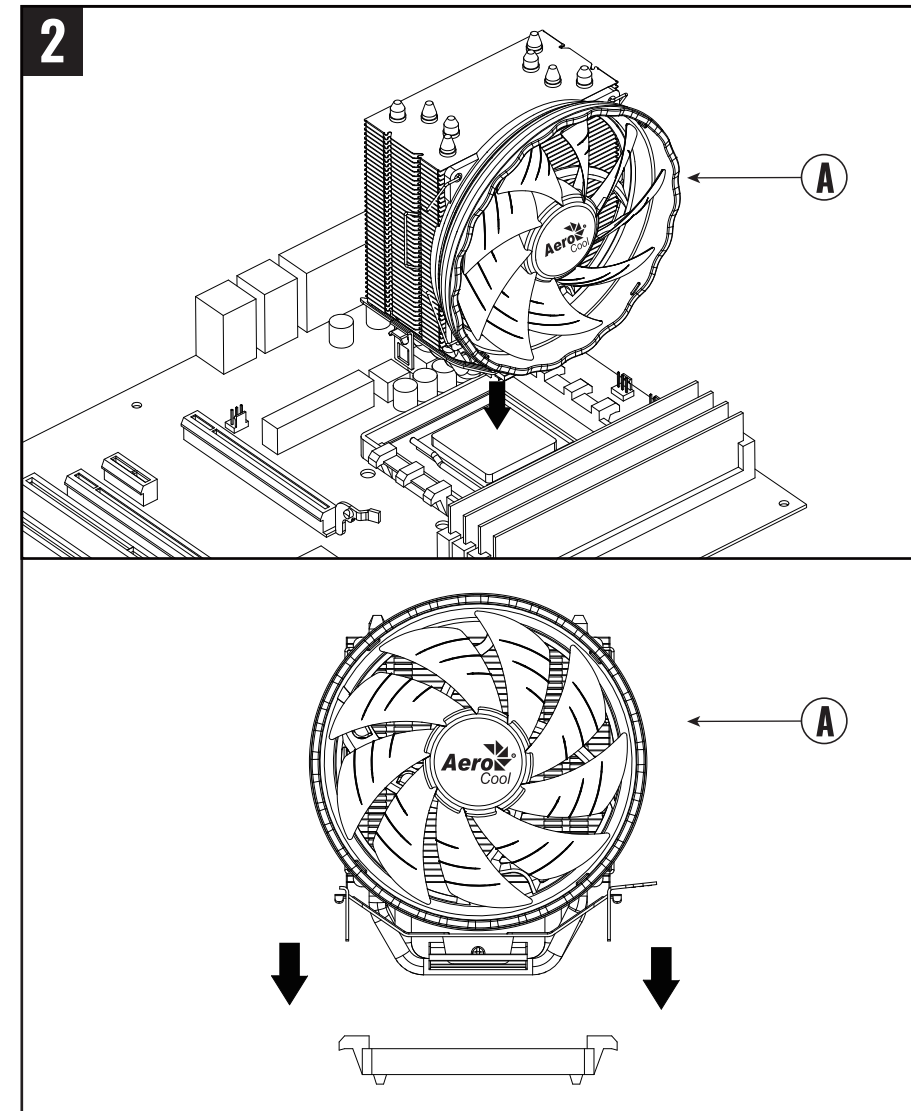

W:520mm x H:170mm
Back

Raven 3 / Raven 4

CPU AIR COOLER | PWM

Socket : LGA 1200 / 115X / 775

Socket : AM4 / AM3+ / AM3 / AM2+ / AM2 / FM2 / FM1

User's Manual	Manuale dell'utente	使用説明書/使用说明书
Manual del usuario	Podręcznik użytkownika	ユーザーズマニュアル
Bedienungsanleitung	Руководство пользователя	нұсқаулары
Manuel d'utilisation	Manual de utilizador	Talimatlar

AMD

AMD

AMD

AMD