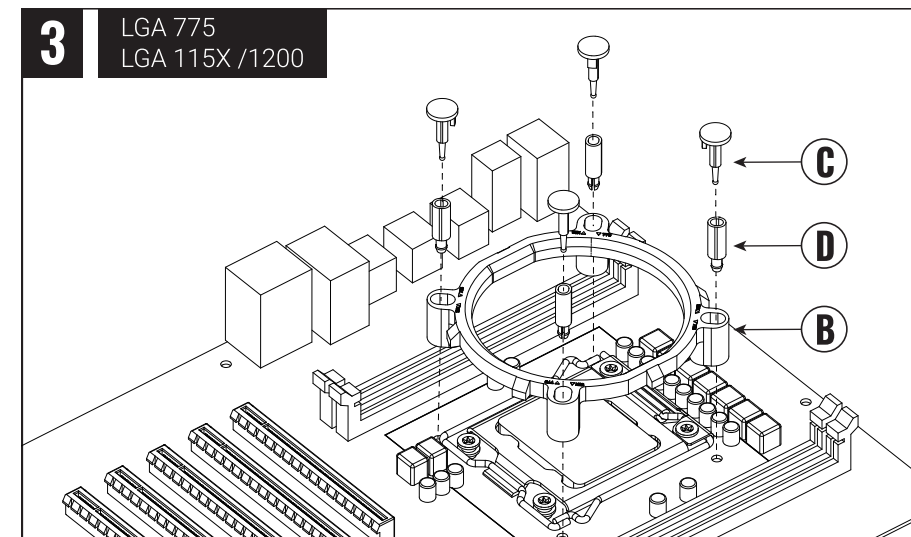

Talimatlar

INTEL

INTEL

INTEL

INTEL

W:520mm x H:170mm
Back

Raven 3 / Raven 4

CPU AIR COOLER | PWM