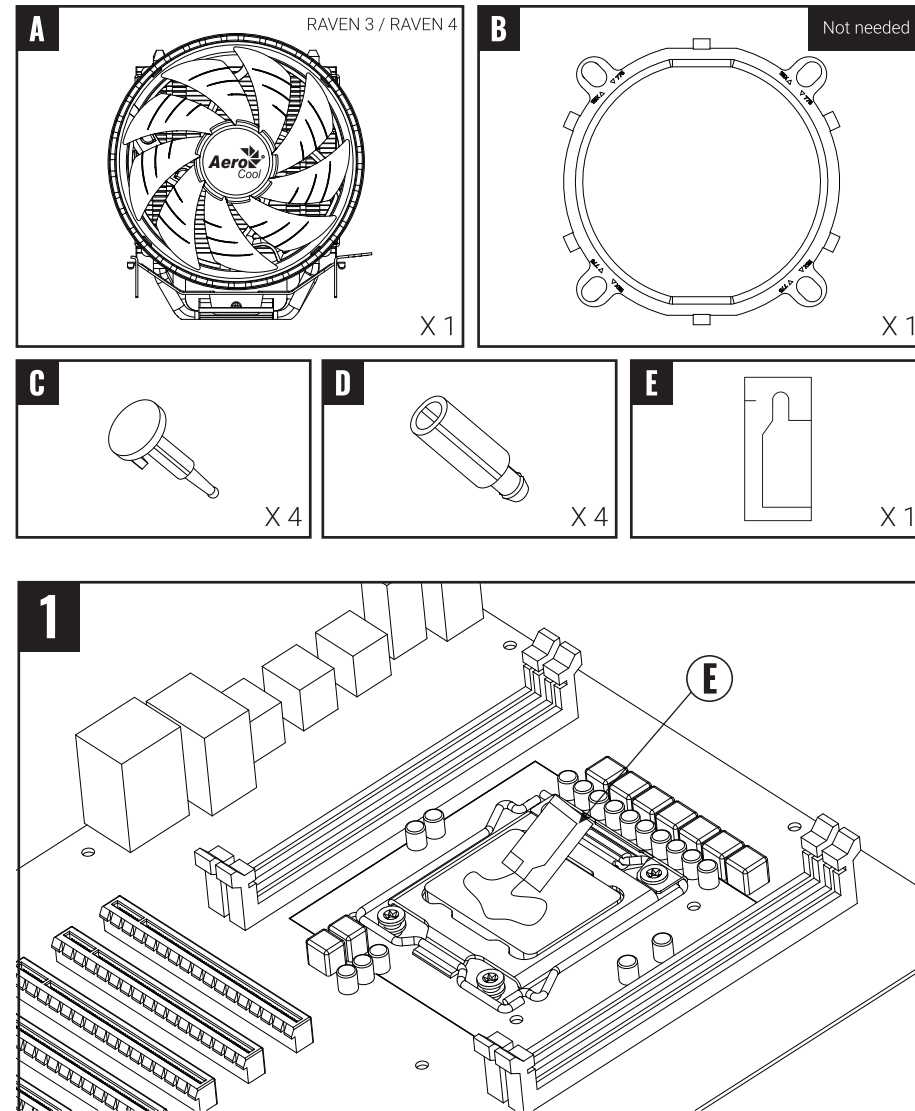

W:520mm x H:170mm
Back

Raven 3 / Raven 4

CPU AIR COOLER | PWM

Socket : LGA 1200 / 115X / 775

Socket : AM4 / AM3+ / AM3 / AM2+ / AM2 / FM2 / FM1

User's Manual	Manuale dell'utente	使用説明書/使用说明书
Manual del usuario	Podręcznik użytkownika	ユーザーズマニュアル
Bedienungsanleitung	Руководство пользователя	нұсқаулары
Manuel d'utilisation	Manual de utilizador	Talimatlar

AMD

AMD