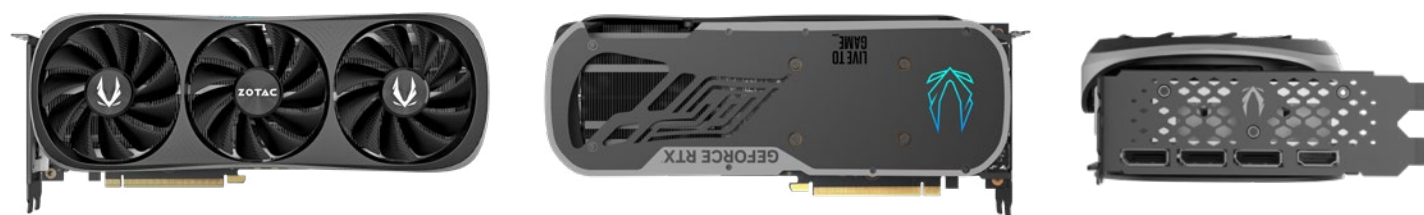

GEFORCE RTX 4070 Ti TRINITY

SKU: ZT-D40710D-10P | EAN: 4895173626401 | UPC: 810012083430

Leveraging an all-new aerodynamic inspired design, the ZOTAC GAMING GeForce RTX 4070 Ti Trinity utilizes the world's most advanced gaming GPU powered by the NVIDIA Ada Lovelace architecture. Using cutting-edge cooling technologies derived from the flagship model, Trinity packs the punch to offer gamers the needed blistering FPS in the latest titles.

KEY FEATURES

- NVIDIA Ada Lovelace Streaming Multiprocessors: Up to 2x performance and power efficiency
- 4th Generation Tensor Cores: Up to 4X performance with DLSS 3 vs. brute-force rendering
- 3rd Generation RT Cores: Up to 2X ray tracing performance
- NVIDIA DLSS 3
- Game Ready and NVIDIA Studio Drivers
- NVIDIA® GeForce Experience™
- NVIDIA Broadcast, NVIDIA G-SYNC®
- NVIDIA GPU Boost™
- 12GB GDDR6X Graphics Memory
- IceStorm 2.0 Advanced Cooling
- FREEZE Fan Stop, Active Fan Control
- SPECTRA 2.0 RGB Lighting
- Metal Backplate
- ZOTAC GAMING FireStorm Utility

TECHNICAL SPECIFICATIONS

SPECIFICATIONS

- NVIDIA GeForce RTX 4070 Ti GPU
- 7680 CUDA cores
- 12GB GDDR6X memory
- 192-bit memory bus
- Engine boost clock: 2625 MHz
- Memory clock: 21 Gbps
- PCI Express 4.0 16x