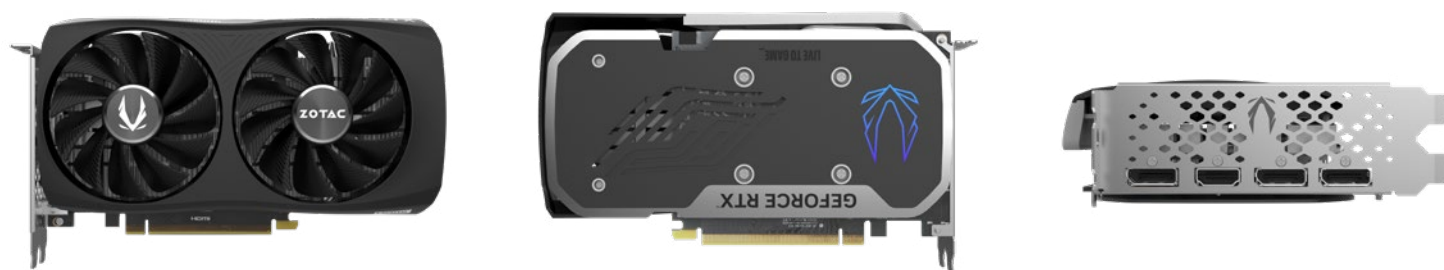

GEFORCE RTX 4060 8GB TWIN EDGE OC

SKU: ZT-D40600H-10M | EAN: 4895173627361 | UPC: 810012084086

The ZOTAC GAMING GeForce RTX 4060 8GB Twin Edge OC is a compact and capable graphics card, featuring the NVIDIA Ada Lovelace architecture and an aerodynamic-inspired design. With a reduced 2 slot size, it's an excellent choice for those who want to build a SFF gaming PC capable of smooth framerate and 1080p performance in the latest title releases.

TWIN EDGE

OC
EDITION

GEFORCE
RTX

HDMI
HIGH-DEFINITION MULTIMEDIA INTERFACE

KEY FEATURES

- NVIDIA Ada Lovelace streaming multiprocessors:
Up to 2x performance and power efficiency
- 4th generation tensor cores:
Up to 4x performance with DLSS 3 vs. brute-force rendering
- 3rd generation RT cores:
Up to 2x ray tracing performance
- NVIDIA DLSS 3
- Game Ready and NVIDIA Studio Drivers
- NVIDIA® GeForce Experience™
- NVIDIA Broadcast, NVIDIA G-SYNC®
- NVIDIA GPU Boost™
- 8GB GDDR6 graphics memory
- FREEZE fan stop
- Metal backplate
- ZOTAC GAMING FireStorm Utility

TECHNICAL SPECIFICATIONS

SPECIFICATIONS

- NVIDIA GeForce RTX 4060 GPU
- 3072 CUDA Cores
- 8GB GDDR6 memory
- 128-bit memory bus
- Engine boost clock: 2475 MHz
- Memory clock: 17.0 Gbps
- PCI Express 4.0 x8