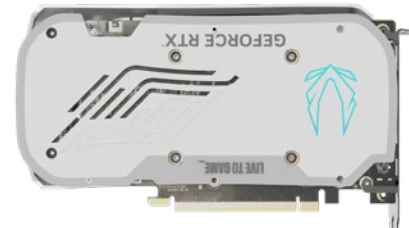

GEFORCE RTX 4060 Ti 8GB TWIN EDGE OC WHITE EDITION

SKU: ZT-D40610Q-10M | EAN: 4895173626968 | UPC: 810012083850

The ZOTAC GAMING GeForce RTX 4060 Ti 8GB Twin Edge OC White Edition is a compact and powerful graphics card, featuring the NVIDIA Ada Lovelace architecture and an aerodynamic-inspired design. With a reduced 2.2 slot size, it's an excellent choice for those who want to build a SFF gaming PC capable of smooth framerate and performance in the latest title releases.

TWIN EDGE

OC
EDITION

GEFORCE
RTX

HDMI
HIGH-DEFINITION MULTIMEDIA INTERFACE

WHITE
EDITION

KEY FEATURES

- NVIDIA Ada Lovelace streaming multiprocessors:
Up to 2x performance and power efficiency
- 4th generation tensor cores:
Up to 4X performance with DLSS 3 vs. brute-force rendering
- 3rd generation RT cores:
Up to 2X ray tracing performance
- NVIDIA DLSS 3
- Game Ready and NVIDIA Studio Drivers
- NVIDIA® GeForce Experience™
- NVIDIA Broadcast, NVIDIA G-SYNC®
- NVIDIA GPU Boost™
- 8GB GDDR6 graphics memory
- IceStorm 2.0 advanced cooling
- FREEZE fan stop, Active fan control
- SPECTRA customizable RGB lighting
- Metal backplate
- ZOTAC GAMING FireStorm Utility