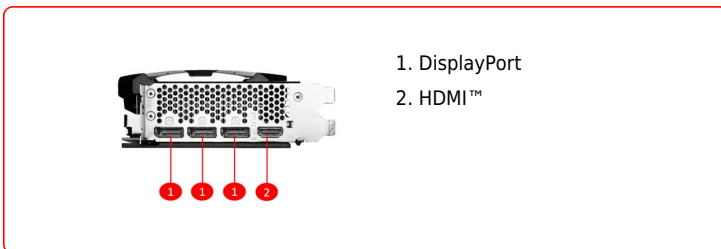

SPECIFICATIONS

Modèle	GeForce RTX™ 4070 Ti SUPER 16G VENTUS 2X OC
Processeur graphique	NVIDIA® GeForce RTX™ 4070 Ti SUPER
Cœurs	8448 unités
Mémoire	16 Go GDDR6X
Bus Mémoire	256-bit
Fréquence du GPU	Extreme Performance : 2655 MHz (MSI Center) Boost : 2640 MHz
Vitesse mémoire	21 Gb/s
Nombre d'écrans supportés	4
Technologie G-SYNC™	Oui
Résolution numérique maximum	7680 x 4320
Support du procédé HDCP	Oui
Bloc d'alimentation recommandé	700 W
Connecteurs alimentation	1 x 16 broches
Sorties	3 x DisplayPort (v1.4a) 1 x HDMI™ (Support 4K @ 120 Hz HDR, 8K @ 60 Hz HDR et de la fréquence de rafraîchissement variable telle que spécifiée par la norme HDMI™ 2.1a)
Version OpenGL	4.6
Dimensions	242 x 125 x 51 mm
Poids	882 g / 1214 g

CONNECTIONS

FEATURES

- Dual Fan**
Two fans and a huge heatsink ensure a cool and quiet experience for you.
- TORX FAN 4.0**
A masterpiece of teamwork, fan blades work in pairs to create unprecedented levels of focused air pressure.
- Copper Baseplate**
A solid nickel-plated copper baseplate transfers heat from the GPU to all heat pipes for better cooling.
- Core Pipe**
Precision-machined heat pipes ensure max contact to the GPU and spread heat along the full length of the heatsink.
- Reinforcing Backplate**
The reinforcing backplate features a flow-through design that provides additional ventilation.
- Zero Frozr**
The fans completely stop when temperatures are relatively low, eliminating all noise.
- Afterburner**
Take full control with the most recognized and widely used graphics card overclocking software in the world.
- MSI Center**
The exclusive MSI Center software lets you monitor, tweak and optimize MSI products in real-time.