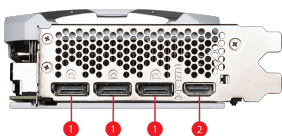

SPECIFICATIONS

Modèle	GeForce RTX™ 4070 Ti SUPER 16G VENTUS 2X WHITE OC
Processeur graphique	NVIDIA® GeForce RTX™ 4070 Ti SUPER
Cœurs	8448 Units
Mémoire	16GB GDDR6X
Bus Mémoire	256-bit
Fréquence du GPU	Extreme Performance: 2655 MHz (MSI Center) Boost: 2640 MHz
Vitesse mémoire	21 Gbps
Nombre d'écrans supportés	4
Technologie G-SYNC™	Y
Résolution numérique maximum	7680 x 4320
Support du procédé HDCP	Y
Bloc d'alimentation recommandé	700 W
Connecteurs alimentation	16-pin x 1
Sorties	DisplayPort x 3 (v1.4a) HDMI™ x 1 (Supports 4K@120Hz HDR, 8K@60Hz HDR, and Variable Refresh Rate as specified in HDMI™ 2.1a)
Version OpenGL	4.6
Dimensions	242 x 125 x 51 mm
Poids	882 g / 1214 g

CONNECTIONS

1. DisplayPort
2. HDMI™

FEATURES

Dual Fan

Two fans and a huge heatsink ensure a cool and quiet experience for you.

TORX FAN 4.0

A masterpiece of teamwork, fan blades work in pairs to create unprecedented levels of focused air pressure.

Copper Baseplate

A solid nickel-plated copper baseplate transfers heat from the GPU to all heat pipes for better cooling.

Core Pipe

Precision-machined heat pipes ensure max contact to the GPU and spread heat along the full length of the heatsink.

Reinforcing Backplate

The reinforcing backplate features a flow-through design that provides additional ventilation.

Zero Frozr

The fans completely stop when temperatures are relatively low, eliminating all noise.