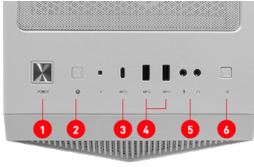

SPECIFICATIONS

Format de cartes mères supporté	ATX / Micro-ATX / Mini-ITX
Form Factor	Mid-Tower
Nom du produit	MPG GUNGNIR 110R WHITE
Dimensions	430 x 215 x 450 mm
Poids	7,9 kg
Ports E/S	2 x USB 3.2 Gen1 Type-A (5Gbps) 1 x USB 3.2 Gen2x2 Type-C (20Gbps) 1 x sortie audio 1 x entrée audio
Baies de disques	2 x 2,5" / 2 x 3,5"
Slots d'extension du boîtier	7
Ventilateur préinstallé	Avant : 3 x 120 mm Arrière : 1 x 120 mm
Longueur maximum bloc d'alimentation	250 mm
Longueur maximum de la carte graphique	340 mm
Longueur du dissipateur	Avant : 120 / 140 / 240 / 280 / 360 mm Haut : 120 / 240 mm Arrière : 120 mm
Longueur maximum du ventirad	170 mm
Rétroéclairage	Avant : 3 x ventilateur ARGB Arrière : 1 x ventilateur ARGB
Alimentation	ATX
Refroidissement	Front: 120mm x 3 or 140mm x 3 Top: 120mm x 3 or 140mm x 2 Rear: 120mm x 1 (120mm ARGB Fan x 1 Included)
	380 x 215 x 450 mm / 14.96 x 8.46 x 17.72"
	Front: 3 x 120 mm / 2 x 140 mm Top: 2 x 120 mm Rear: 1 x 120 mm

FEATURES

Optimized Air Flow

Can install up to 6x system fans, providing ventilation and stable performance to the whole system.

ARGB Fan

Built-in ARGB fan with striking lighting and vivid lighting effects.

1 to 6 ARGB LED Control board

Bundle with 1 to 6 ARGB LED control board that gives you more ways to decorate your gaming rig.

Tempered glass

Door-like tempered glass side panel with a thickness of 4mm are at your disposal with this gaming desktop.

Magnetic Filter

The magnetic dust filter on top is designed to give users an easy un-installing and cleaning experience.

CONNECTIONS

1. Power Button
2. Reset Button
3. USB3.2 Gen2x2 Type-C
4. USB 3.2 Gen 1 Type-A x2
5. Mic in / Audio out
6. LED Switch