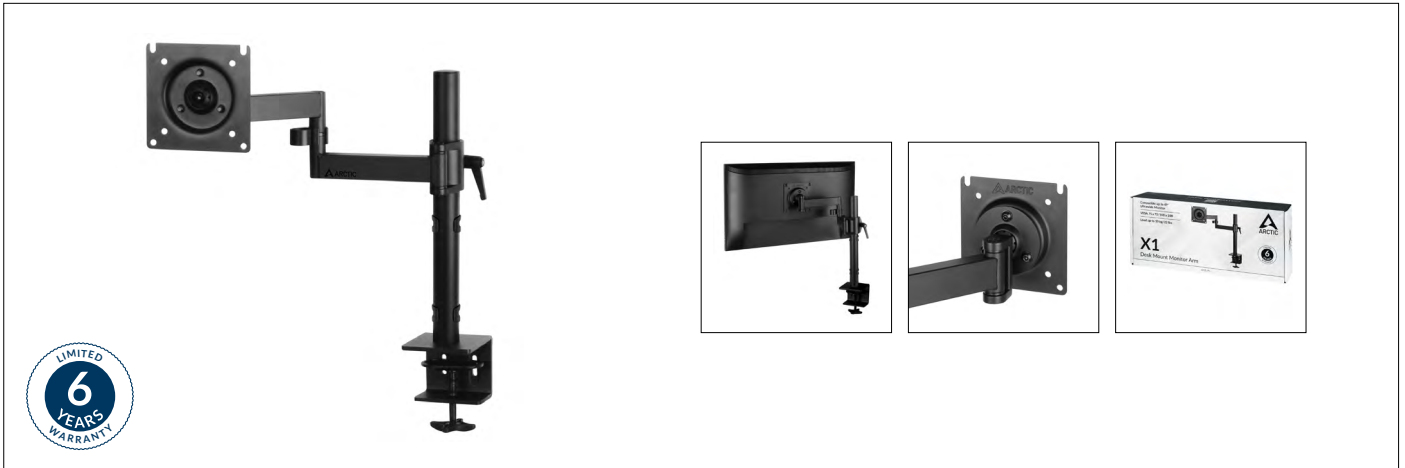

## Desk Mount Monitor Arm

### General Specifications

Supported Screen Size	≤ 40"/≤ 43" Ultrawide Monitor
VESA Standard	VESA 75 (75x75)   VESA 100 (100x100)
Maximum Monitor Weight	10 kg   22 lbs
Rotation	360°
Swivel	180°
Tilt	+/-15°
Table Thickness	20-55 mm
Material	Steel, Zinc Alloy
Weight	2.8 kg
Colour	Black

### Shipping Information

Box Dimensions	436 (L) x 192 (W) x 102 (H) mm
Gross Weight	2.859 kg
SKU	AEMNT00061A
EAN	4895213703581
UPC	840033401395
Package Content	X1 x1 Installation-Kit x1