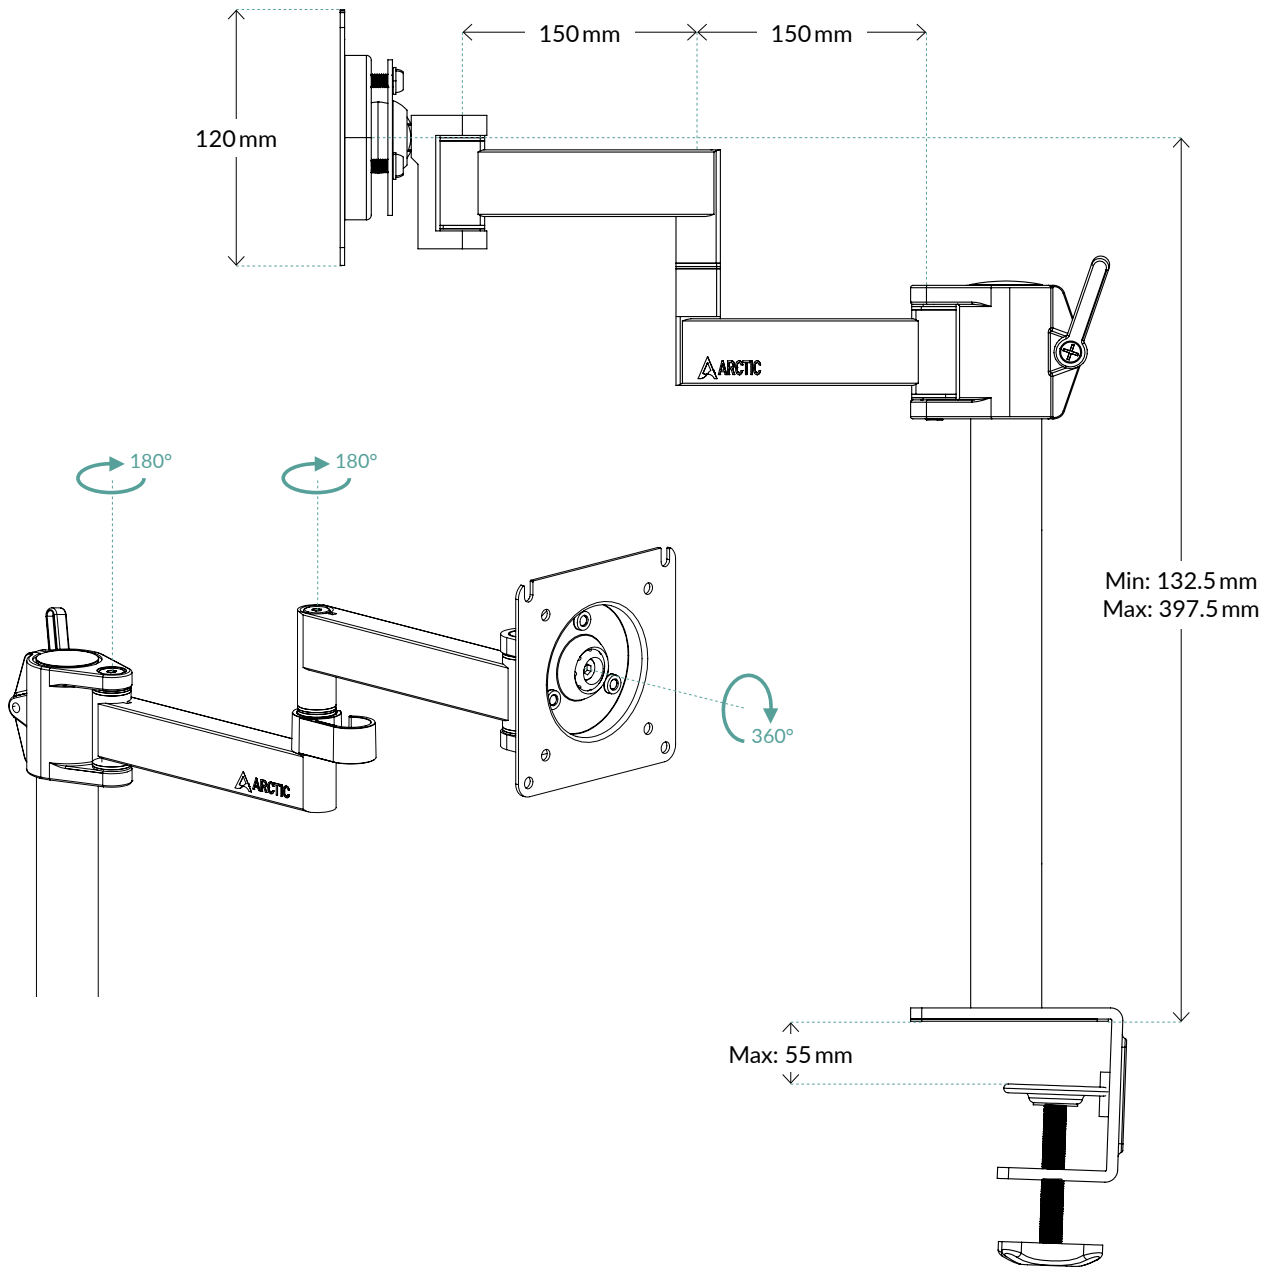

X1

Desk Mount Monitor Arm

All materials are compatible with RoHS requirements.

MORE INFORMATION

MANUALS